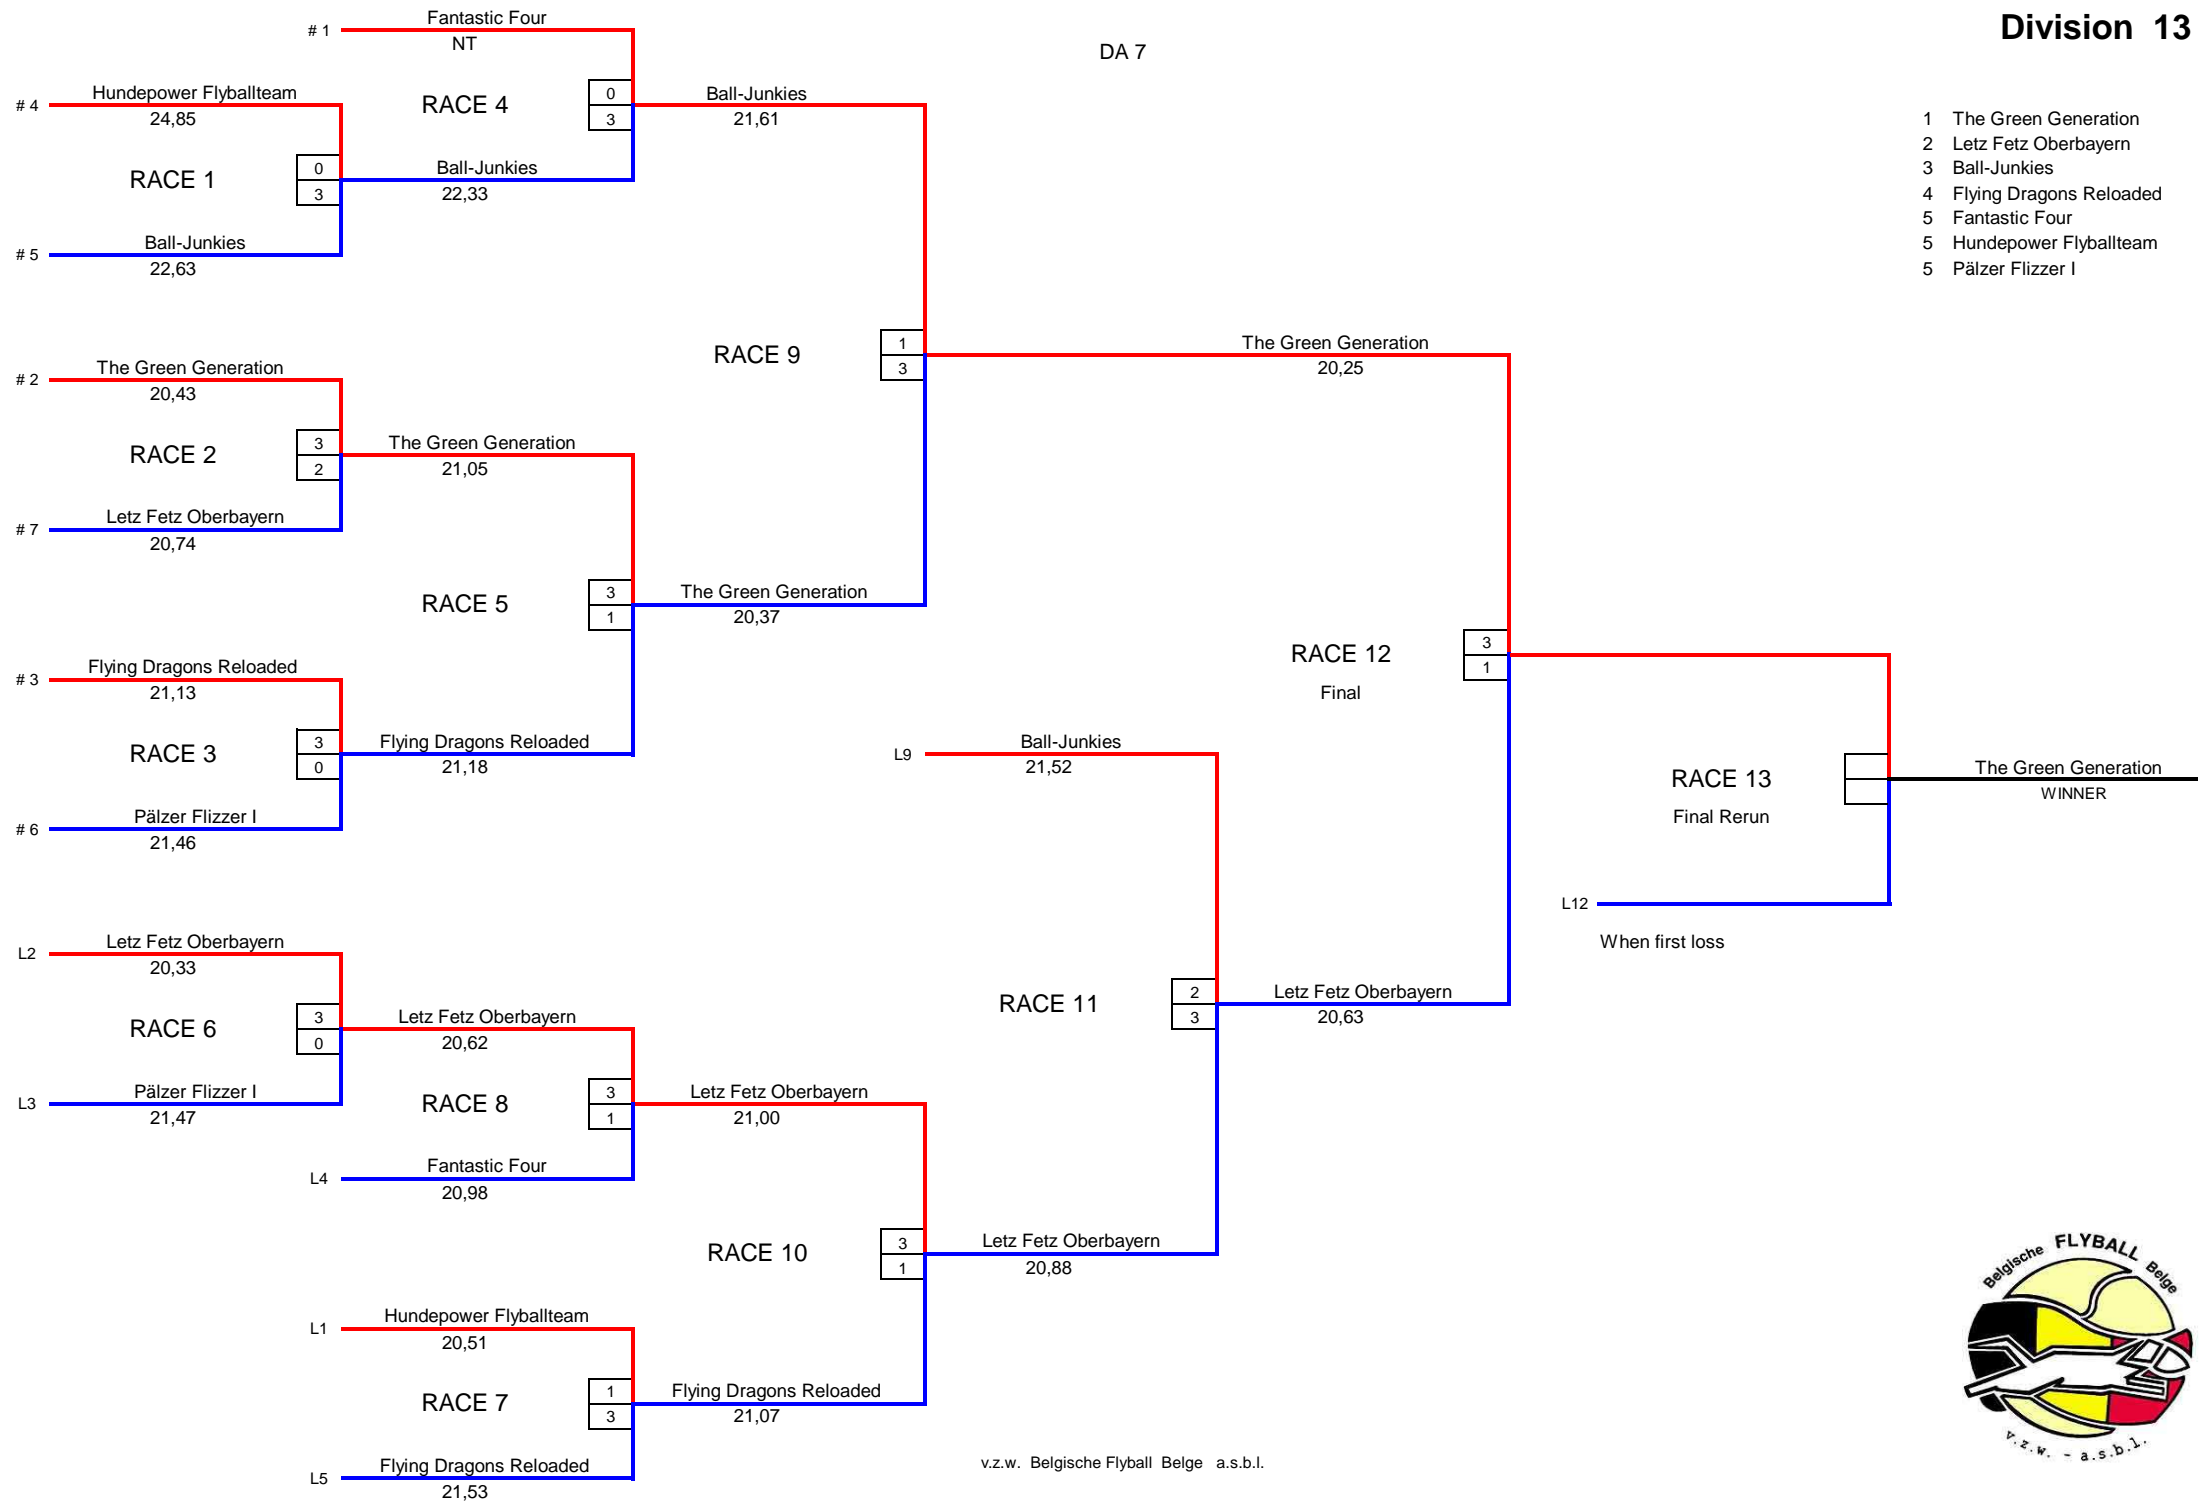

Division 13

- 1 The Green Generation
- 2 Letz Fetz Oberbayern
- 3 Ball-Junkies
- 4 Flying Dragons Reloaded
- 5 Fantastic Four
- 5 Hundepower Flyballteam
- 5 Pälzer Flizzer I

DA 7

Tournament : EFC 2015 - FRIDAY		Date 08.07.2015		BO	Division														
Team : The Green Generation		FGB nbr	Breakout time 19,60	0	13														
Captain : Inge Van Loo		<table border="1"> <tr> <th>Best times</th> <th>1</th> <th>2</th> <th>3</th> <th>4</th> <th>5</th> <th>6</th> </tr> <tr> <td></td> <td>20,25</td> <td>20,37</td> <td>20,37</td> <td>20,43</td> <td>20,45</td> <td>20,51</td> </tr> </table>				Best times	1	2	3	4	5	6		20,25	20,37	20,37	20,43	20,45	20,51
Best times	1					2	3	4	5	6									
	20,25	20,37	20,37	20,43	20,45	20,51													
Boxloader : Lieve Collard																			
Dog	Breed	Height	Check	CRN	Handler	Qualification													
1	Kaila	Border Collie	35		0388A	Steffen Daems	8 x 20 sec												
2	Gillian	Border Collie	35		0436A	Alexander Goris	8 x 20 sec												
3	Amy	Belgian Shepherd	35		0431A	Carlo Daems	7 x 20 sec												
4	June	Border Collie	27,5		0726B	Nick Roziers	7 x 20 sec												
5	Briana	French Bulldog	17,5	V	0540A	Bennie Van Den Eynde	1 x 20 sec												
6	Jester	Nova Scotia Retriever	32,5	V	0409C	Karine Verdonck	1 x 20 sec												