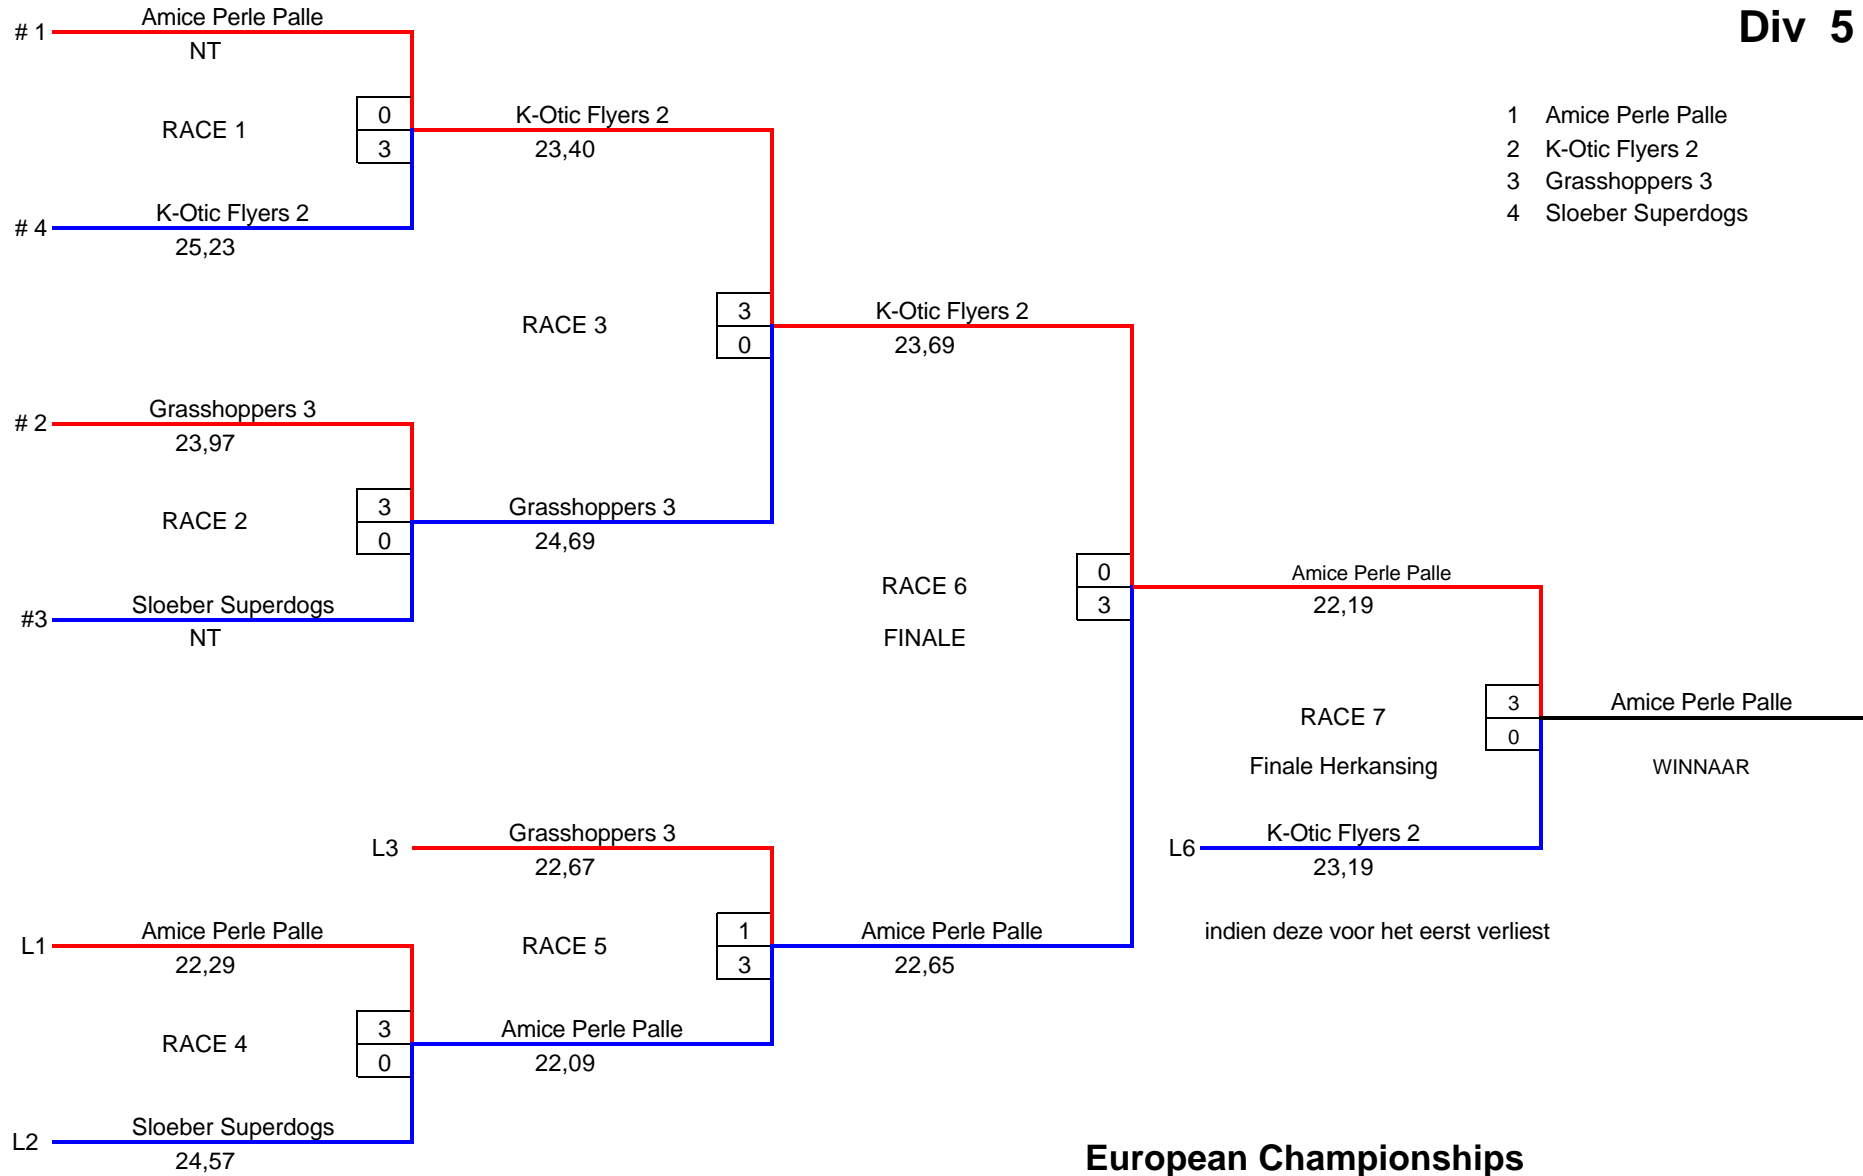

Div	Race		Rood		Blauw	
5	1	# 1	Amice Perle Palle	0 - 3	K-Otic Flyers 2	# 4
	2	# 2	Grasshoppers 3	3 - 0	Sloeber Superdogs	# 3
5	3	w1	K-Otic Flyers 2	3 - 0	Grasshoppers 3	w2
	4	L1	Amice Perle Palle	3 - 0	Sloeber Superdogs	L2
5	5	l3	Grasshoppers 3	1 - 3	Amice Perle Palle	w4
5	6	w3	K-Otic Flyers 2	0 - 3	Amice Perle Palle	w5
5	7	w6	Amice Perle Palle	3 - 0	K-Otic Flyers 2	l6

startvolgorde	
1	Amice Perle Palle
2	Grasshoppers 3
3	Sloeber Superdogs
4	K-Otic Flyers 2

uitslag Div 5		Beste Tijd
1	Amice Perle Palle	22,09
2	K-Otic Flyers 2	23,19
3	Grasshoppers 3	22,67
4	Sloeber Superdogs	24,57

DE 4

Div 5

European Championships

Holland 2003