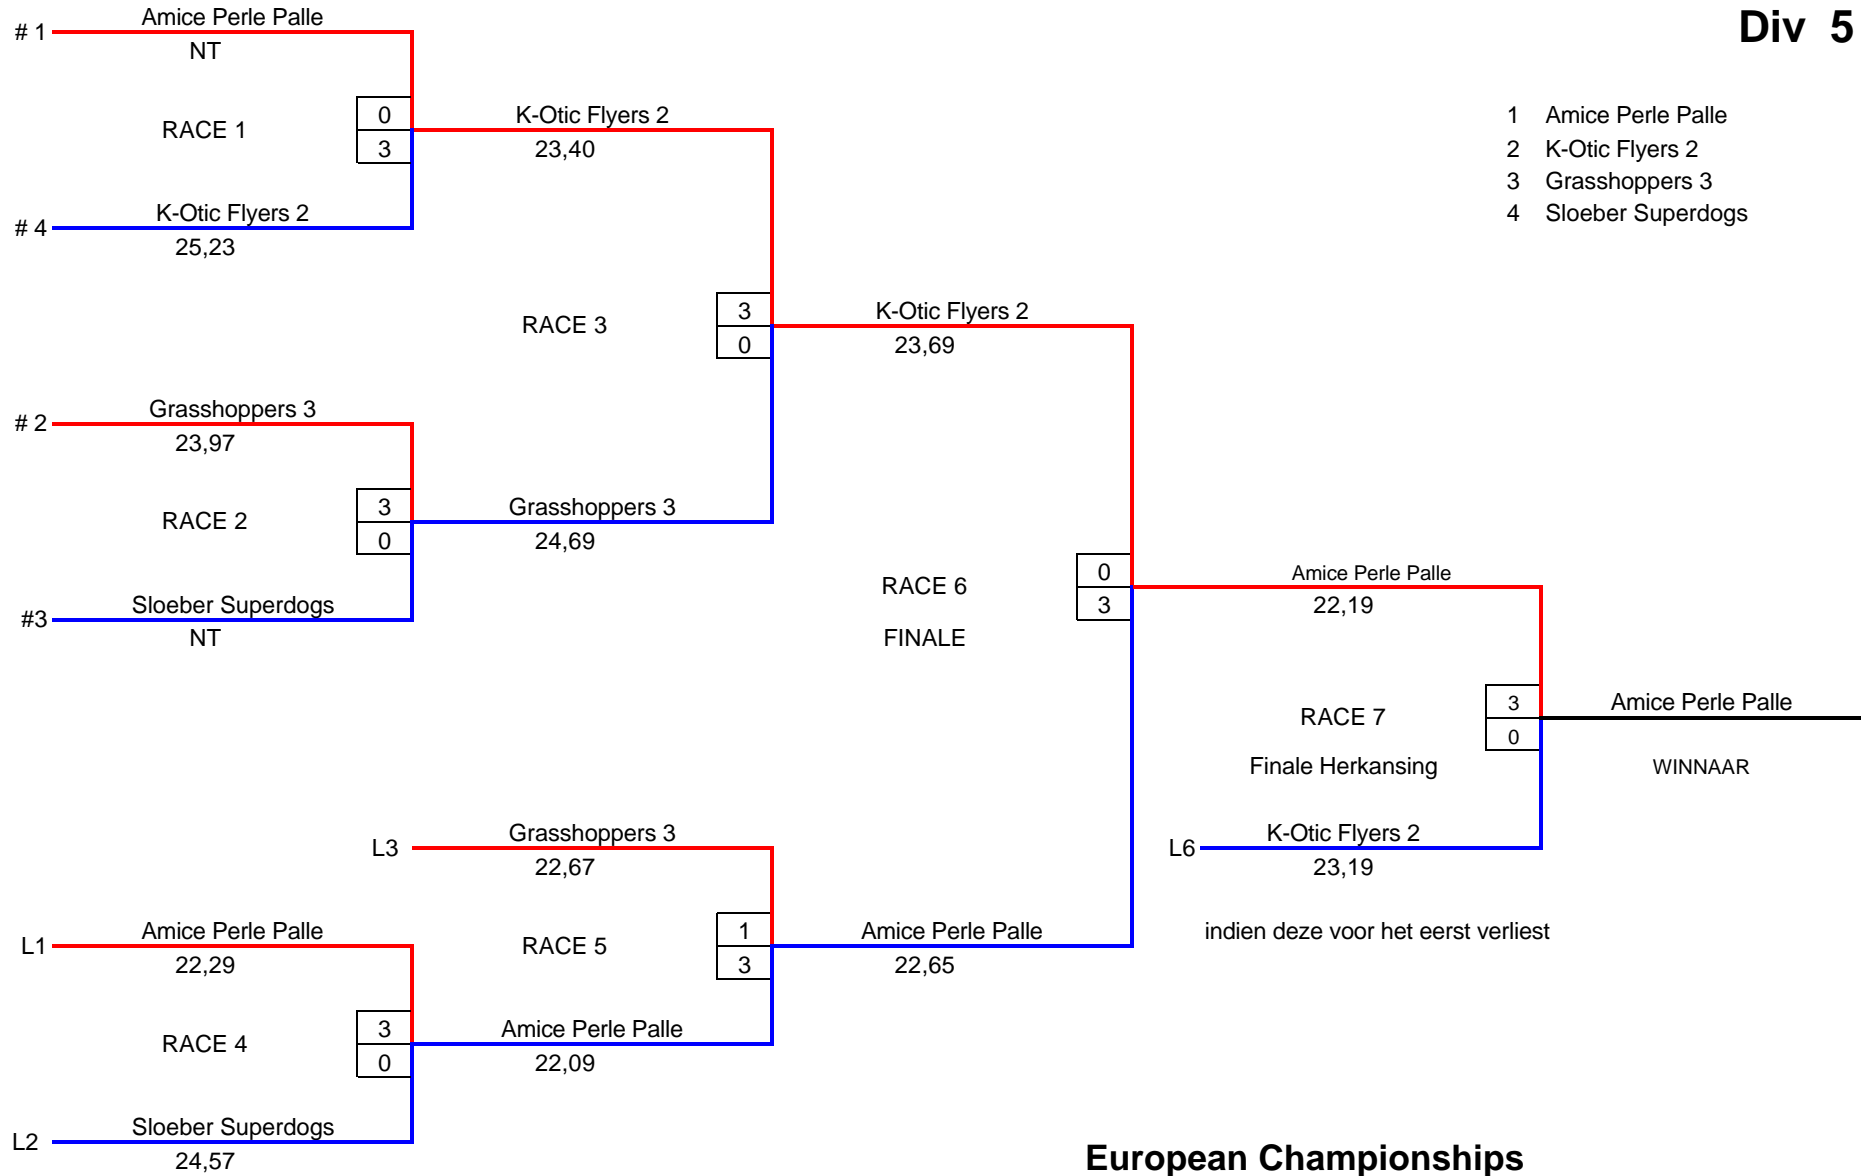

DA

Best of 5

Div	Race		Rood		Blauw	
5	1	# 1	Amice Perle Palle	0 - 3	K-Otic Flyers 2	# 4
	2	# 2	Grasshoppers 3	3 - 0	Sloeber Superdogs	# 3
5	3	w1	K-Otic Flyers 2	3 - 0	Grasshoppers 3	w2
	4	L1	Amice Perle Palle	3 - 0	Sloeber Superdogs	L2
5	5	l3	Grasshoppers 3	1 - 3	Amice Perle Palle	w4
5	6	w3	K-Otic Flyers 2	0 - 3	Amice Perle Palle	w5
5	7	w6	Amice Perle Palle	3 - 0	K-Otic Flyers 2	l6

startvolgorde	
1	Amice Perle Palle
2	Grasshoppers 3
3	Sloeber Superdogs
4	K-Otic Flyers 2

uitslag Div 5		Beste Tijd
1	Amice Perle Palle	22,09
2	K-Otic Flyers 2	23,19
3	Grasshoppers 3	22,67
4	Sloeber Superdogs	24,57

DE 4

Div 5

European Championships

Holland 2003